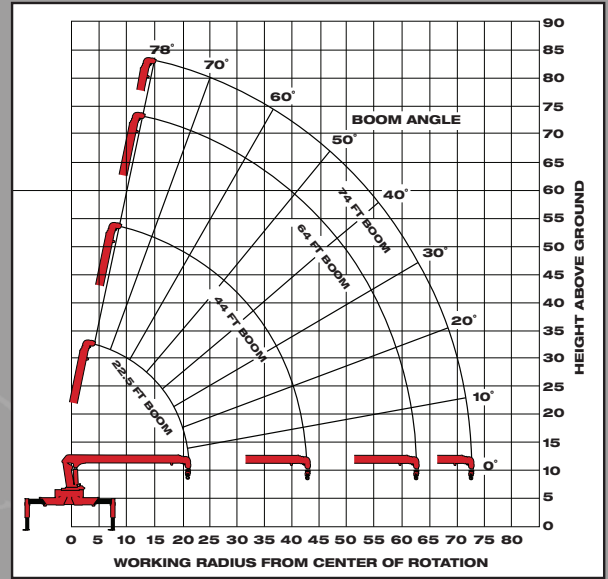

# REVOLUTION TREE PRO

**84'** | **10,000 LB**  
TIP HEIGHT | LIFTING CAPACITY

- ▶ Mounted on your choice of Non-CDL Truck
- ▶ Walk-through Man Stands for easy access to bed
- ▶ 500 lb Lifting Capacity at a 70' working radius
- ▶ Overload Protection
- ▶ Available Colors: Red, White or Black

<b>Length of Unit</b>	25 ft (Bumper to Bumper)
<b>Capacity</b>	10,000 lbs @ 7 ft
<b>Payload Capacity</b>	4,000 lbs
<b>Retracted Length</b>	22.5 ft
<b>Tip Height</b>	84 ft
<b>Outriggers</b>	4 (Out & Down)
<b>Boom</b>	4 Section, 6-Sided Hexagonal Boom
<b>Overload System</b>	Overload Protection System with Safety Shutdown
<b>Hydraulic Controls</b>	Multiple Control valve, spring centered, spool-type, with Pressure Relief Valve
<b>Swing Design</b>	360° Continuous Rotation
<b>Warranty</b>	12 Months - Parts/Labor

## MAXIMUM LOAD CHART

LOAD RATINGS WITH ALL OUTRIGGERS FULLY EXTENDED

WORKING RADIUS	22.5FT BOOM	44FT BOOM	64FT BOOM	74FT BOOM
FT	LBS	LBS	LBS	LBS
5	10000			
7	10000	6850		
10	7850	6550		
12	6850	5600	4600	
15	5800	4620	4170	
17	5100	4150	3700	3570
20	4350	3580	3150	3020
25		2920	2510	2380
30		2460	2070	1940
35		2100	1750	1620
40		1750	1500	1380
45			1290	1180
50			1120	1020
55			960	880
60			780	750
65				640
70				500
72.5				360