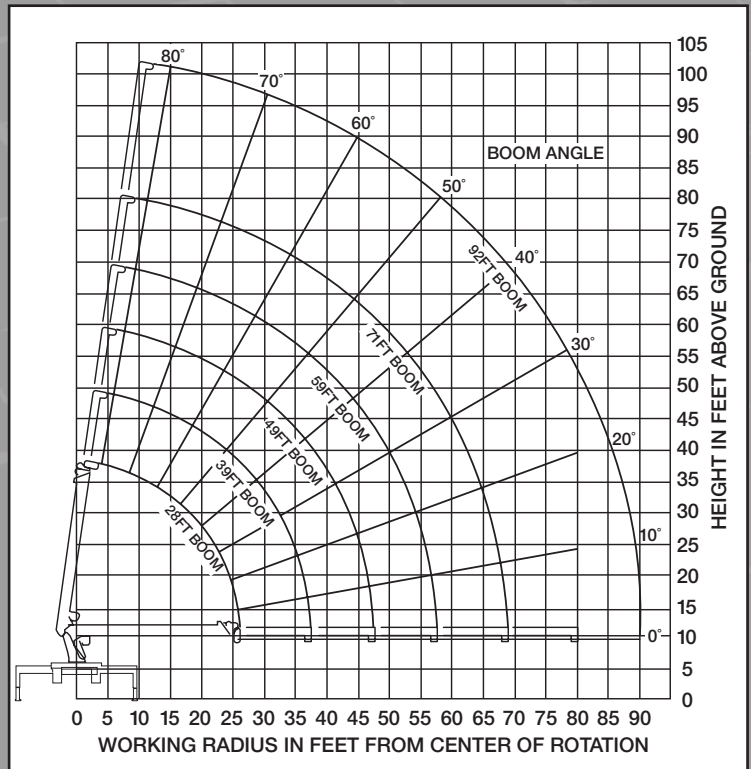

MAXIMUM LOAD CHART

LOAD RATINGS WITH ALL OUTRIGGERS FULLY EXTENDED												
WORKING RADIUS	28FT BOOM		39FT BOOM		49FT BOOM		59FT BOOM		71FT BOOM		92FT BOOM	
FT	LOADED BOOM ANGLE	LBS	LOADED BOOM ANGLE	LBS	LOADED BOOM ANGLE	LBS	LOADED BOOM ANGLE	LBS	LOADED BOOM ANGLE	LBS	LOADED BOOM ANGLE	LBS
4	81°	30000										
5	78°	23500										
8	72°	16300	77°	13800	80°	13800						
10	67°	13700	75°	13000	78°	12600	81°	12300				
12	63°	11700	71°	11100	76°	10700	79°	10500	81°	9100		
15	55°	9700	66°	9150	71°	8750	75°	8500	78°	7400		
20	42°	7150	59°	6950	66°	6700	71°	6400	74°	5800	79°	5000
25			49°	5300	59°	5200	65°	5100	70°	4500	76°	4000
30			38°	4100	52°	4100	60°	4100	65°	3750	73°	3200
35			23°	3200	44°	3200	54°	3200	61°	3150	69°	2650
40					34°	2600	47°	2600	56°	2600	66°	2200
45					20°	2100	40°	2100	50°	2100	62°	1800
50							31°	1700	45°	1700	58°	1500
55							19°	1350	38°	1350	55°	1250
60									31°	1100	51°	1050
65									21°	900	46°	900
70											41°	750
75											37°	650
80											31°	550

- Can be Mounted on Your Choice of Truck
- The Most Advanced LMI System offered on any New Crane
- Outrigger Controls at Operator Seat and Ground Level
- Custom Tailored Paint to Match Your Company Colors

and more...

OPTIONS

- Wireless 4-Function Remote Control
- Work Baskets

smileyliftingsolutions.com

800.452.5011

NATIONWIDE RENTALS | SALES | SERVICE
FINANCING AVAILABLE